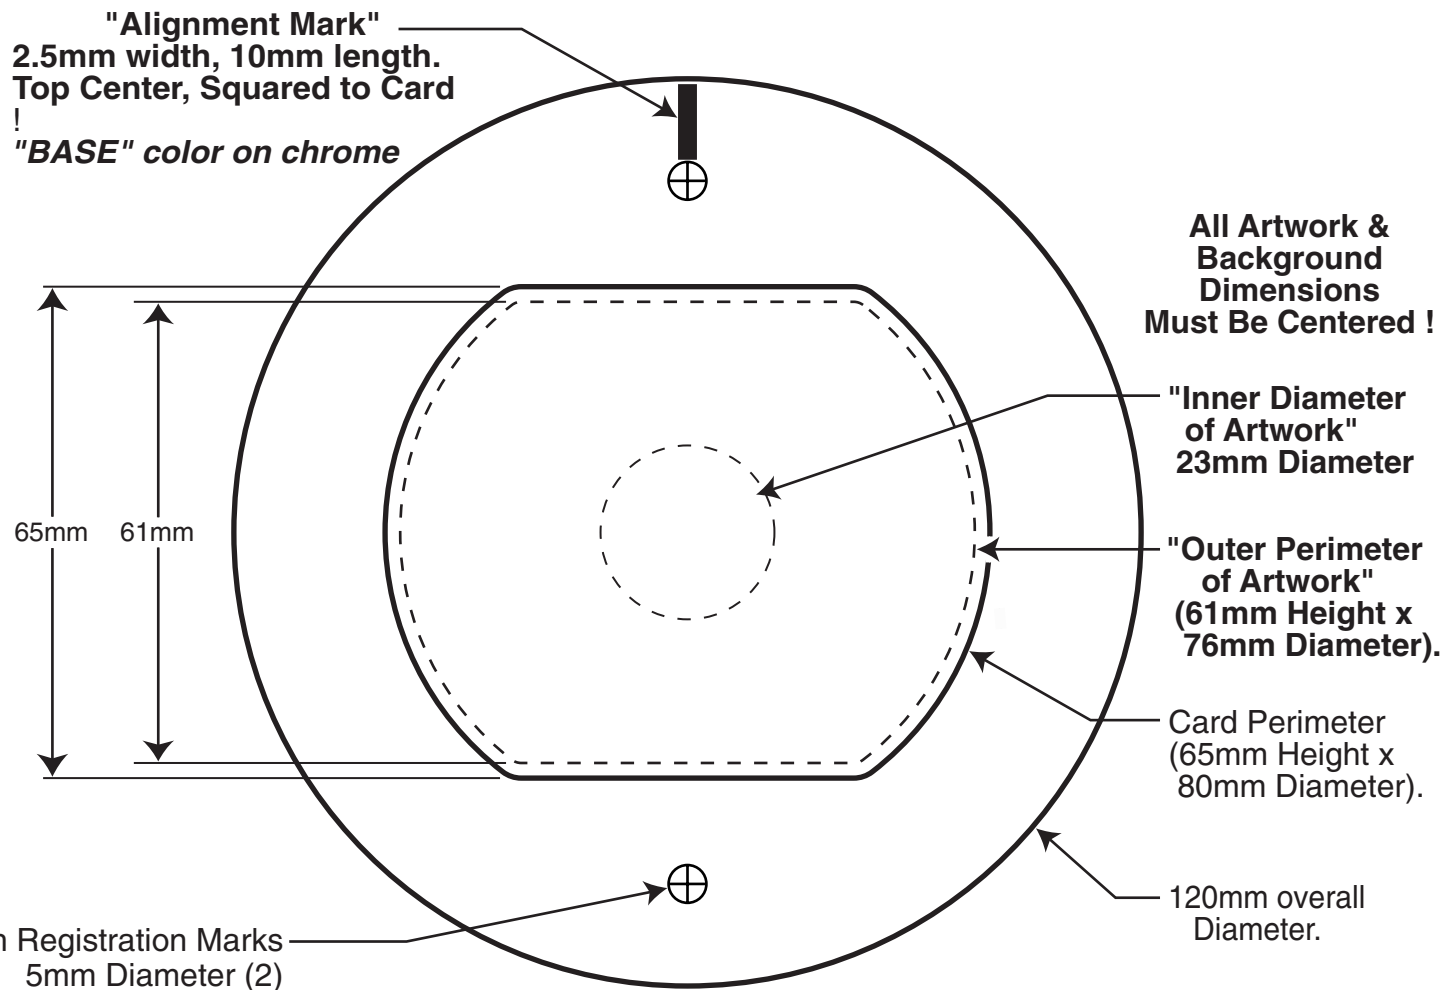

OEM

Expression CD's

Business Card and Arbitrary Shaped Compact Disc's

Rev A

80 Mb, Label Template Straight Oval Card (Chrome Edge)

A. DO NOT SHOW ANY OF THE FOLLOWING LINES IN THE FINAL ARTWORK:

1. Inner Diameter "Artwork"
2. Outer Perimeter "Artwork"
3. Card Perimeter
4. 120mm Diameter
5. Dimension lines
6. Pointing Arrows